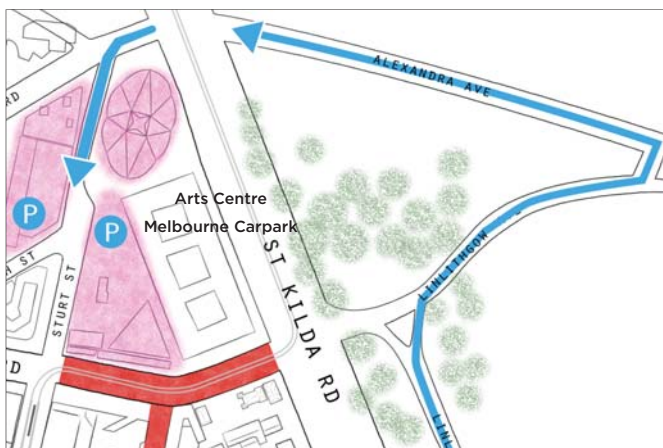

Temporary detour via Linlithgow Avenue, Alexandra Avenue and City Road for westbound traffic.