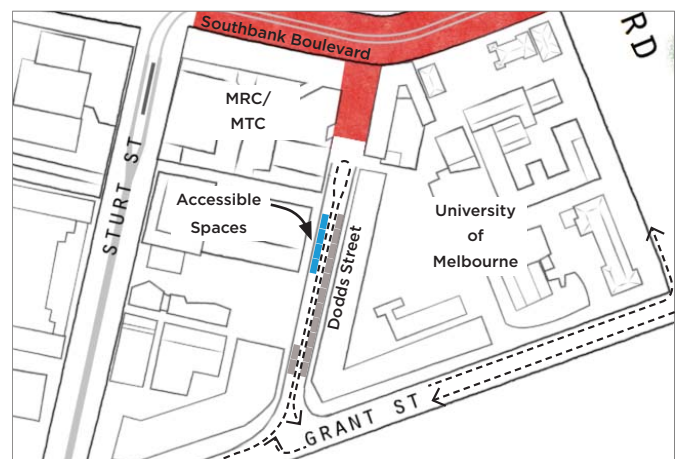

Please plan your journey accordingly.

Dodds Street

Dodds Street, between Grant Street and the rear of the Melbourne Theatre Company, will continue to function as a road, parking area, and drop-off for the Arts Precinct.

Four accessible car parks have been relocated south of their current location, into this section of Dodds Street.

Tram stop no. 17

The South Melbourne/ East Coburg tram (route no.1) will continue to operate during stage 1 construction. Stop number 17, the outbound stop in front of the Melbourne Theatre Company and Melbourne Recital Centre, will be closed from Monday 23 July 2018, due to its location in the middle of the construction site.

Until the new tram stop is completed on Sturt Street in early October, the closest stops are the Arts Precinct stop on St Kilda Road, and stop number 18 at the intersection of Grant Street and Sturt Street.

Temporary detour via Grant Street for northbound traffic.

Temporary detour via Linlithgow Avenue, Alexandra Avenue and City Road for southbound and Westgate Freeway traffic.

Temporary detour via Linlithgow Avenue, Alexandra Avenue and City Road for westbound traffic.