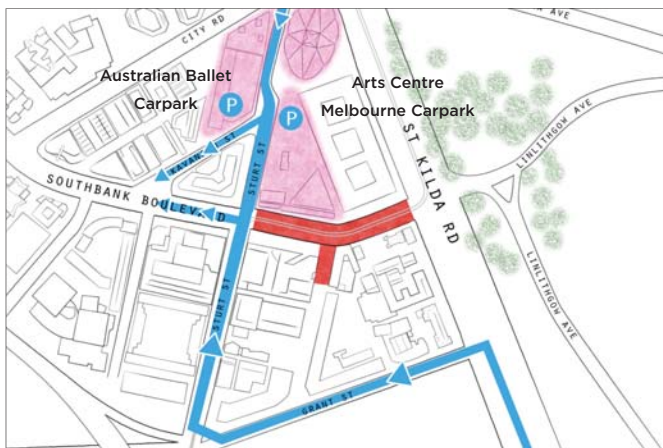

Please plan your journey accordingly.

Dodds Street

Dodds Street, between Grant Street and the rear of the Melbourne Theatre Company, will continue to function as a road, parking area, and drop-off for the Arts Precinct.

Until the new tram stop is completed on Sturt Street in early October, the closest stops are the Arts Precinct stop on St Kilda Road, and stop number 18 at the intersection of Grant Street and Sturt Street.

Please visit the Yarra Trams website for more

<https://yarratrams.com.au/>

TRANSFORMING SOUTHBANK BOULEVARD AND DODDS STREET

CONSTRUCTION BULLETIN 2

Detours

To ensure that access to the Arts Precinct and Southbank is maintained during stage 1 works, the following detours will be in place.

Temporary detour via Grant Street for northbound traffic.

Temporary detour via Linlithgow Avenue, Alexandra Avenue and City Road for southbound and Westgate Freeway traffic.

Temporary detour via Linlithgow Avenue, Alexandra Avenue and City Road for westbound traffic.