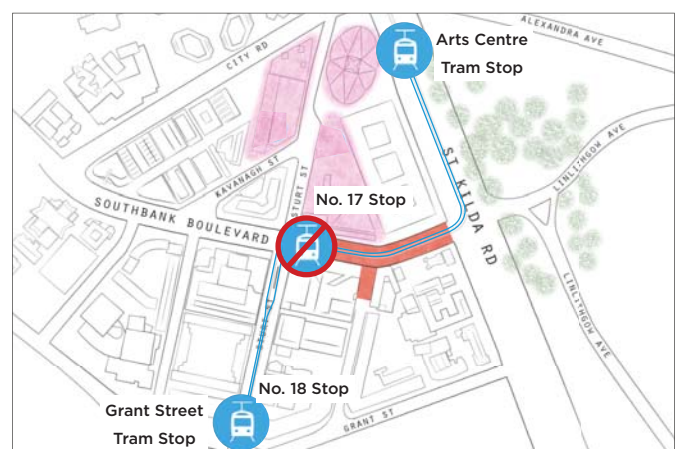

Please plan your journey accordingly.

Dodds Street

Dodds Street, between Grant Street and the rear of the Melbourne Theatre Company, will continue to function as a road, parking area, and drop-off for the Arts Precinct.

Four accessible car parks have been relocated south of their current location, into this section of Dodds Street.

Tram stop no. 17

The South Melbourne/ East Coburg tram (route no.1) will continue to operate during stage 1 construction. Stop number 17, the outbound stop in front of the Melbourne Theatre Company and Melbourne Recital Centre, will be closed from Monday 23 July 2018, due to its location in the middle of the construction site.

Until the new tram stop is completed on Sturt Street in early October, the closest stops are the Arts Precinct stop on St Kilda Road, and stop number 18 at the intersection of Grant Street and Sturt Street.

Temporary detour via Grant Street for northbound traffic.

Temporary detour via Linlithgow Avenue, Alexandra Avenue and City Road for southbound and Westgate Freeway traffic.

Temporary detour via Linlithgow Avenue, Alexandra Avenue and City Road for westbound traffic.